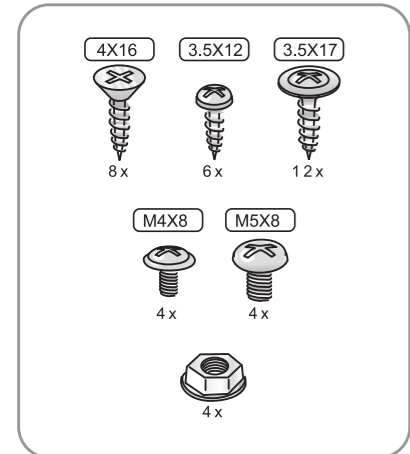

•base600mm:
ART.580PL60B

ART.580PL60B (H304)
base 600

logico580P07N © 13/02/2019 REV00