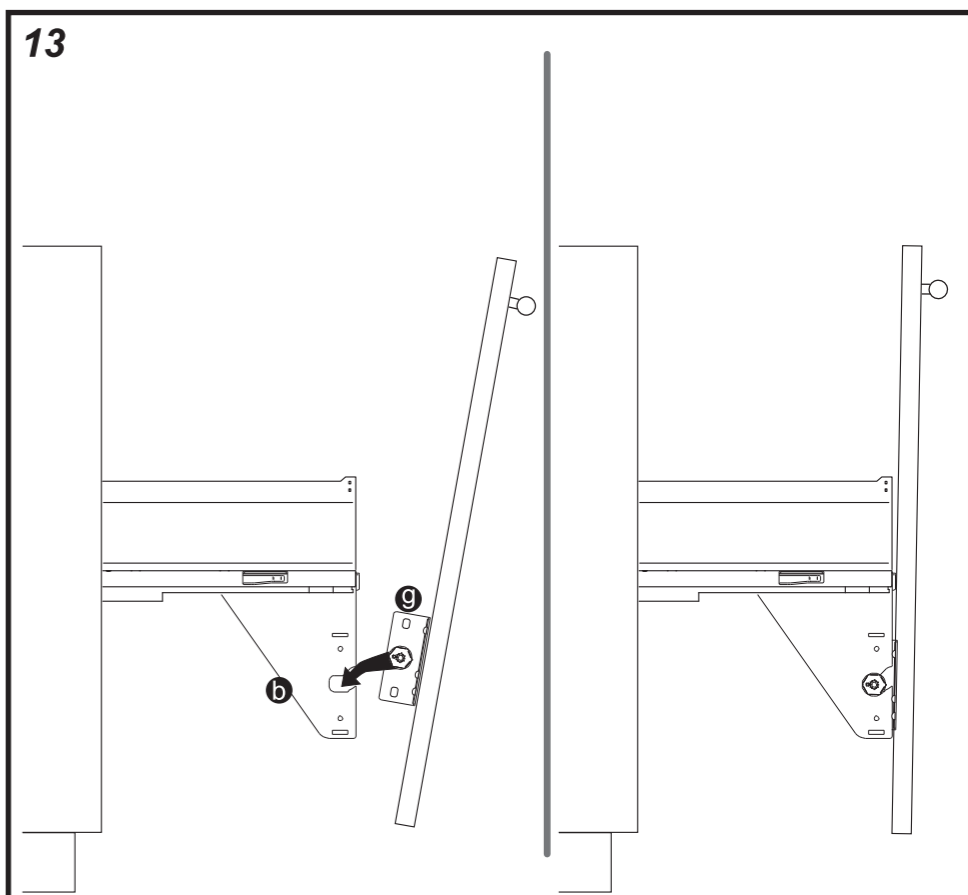

•base600mm:
ART.580PL60B

ART.580PL60B (H304)
base 600

logico580P07N © 13/02/2019 REV00